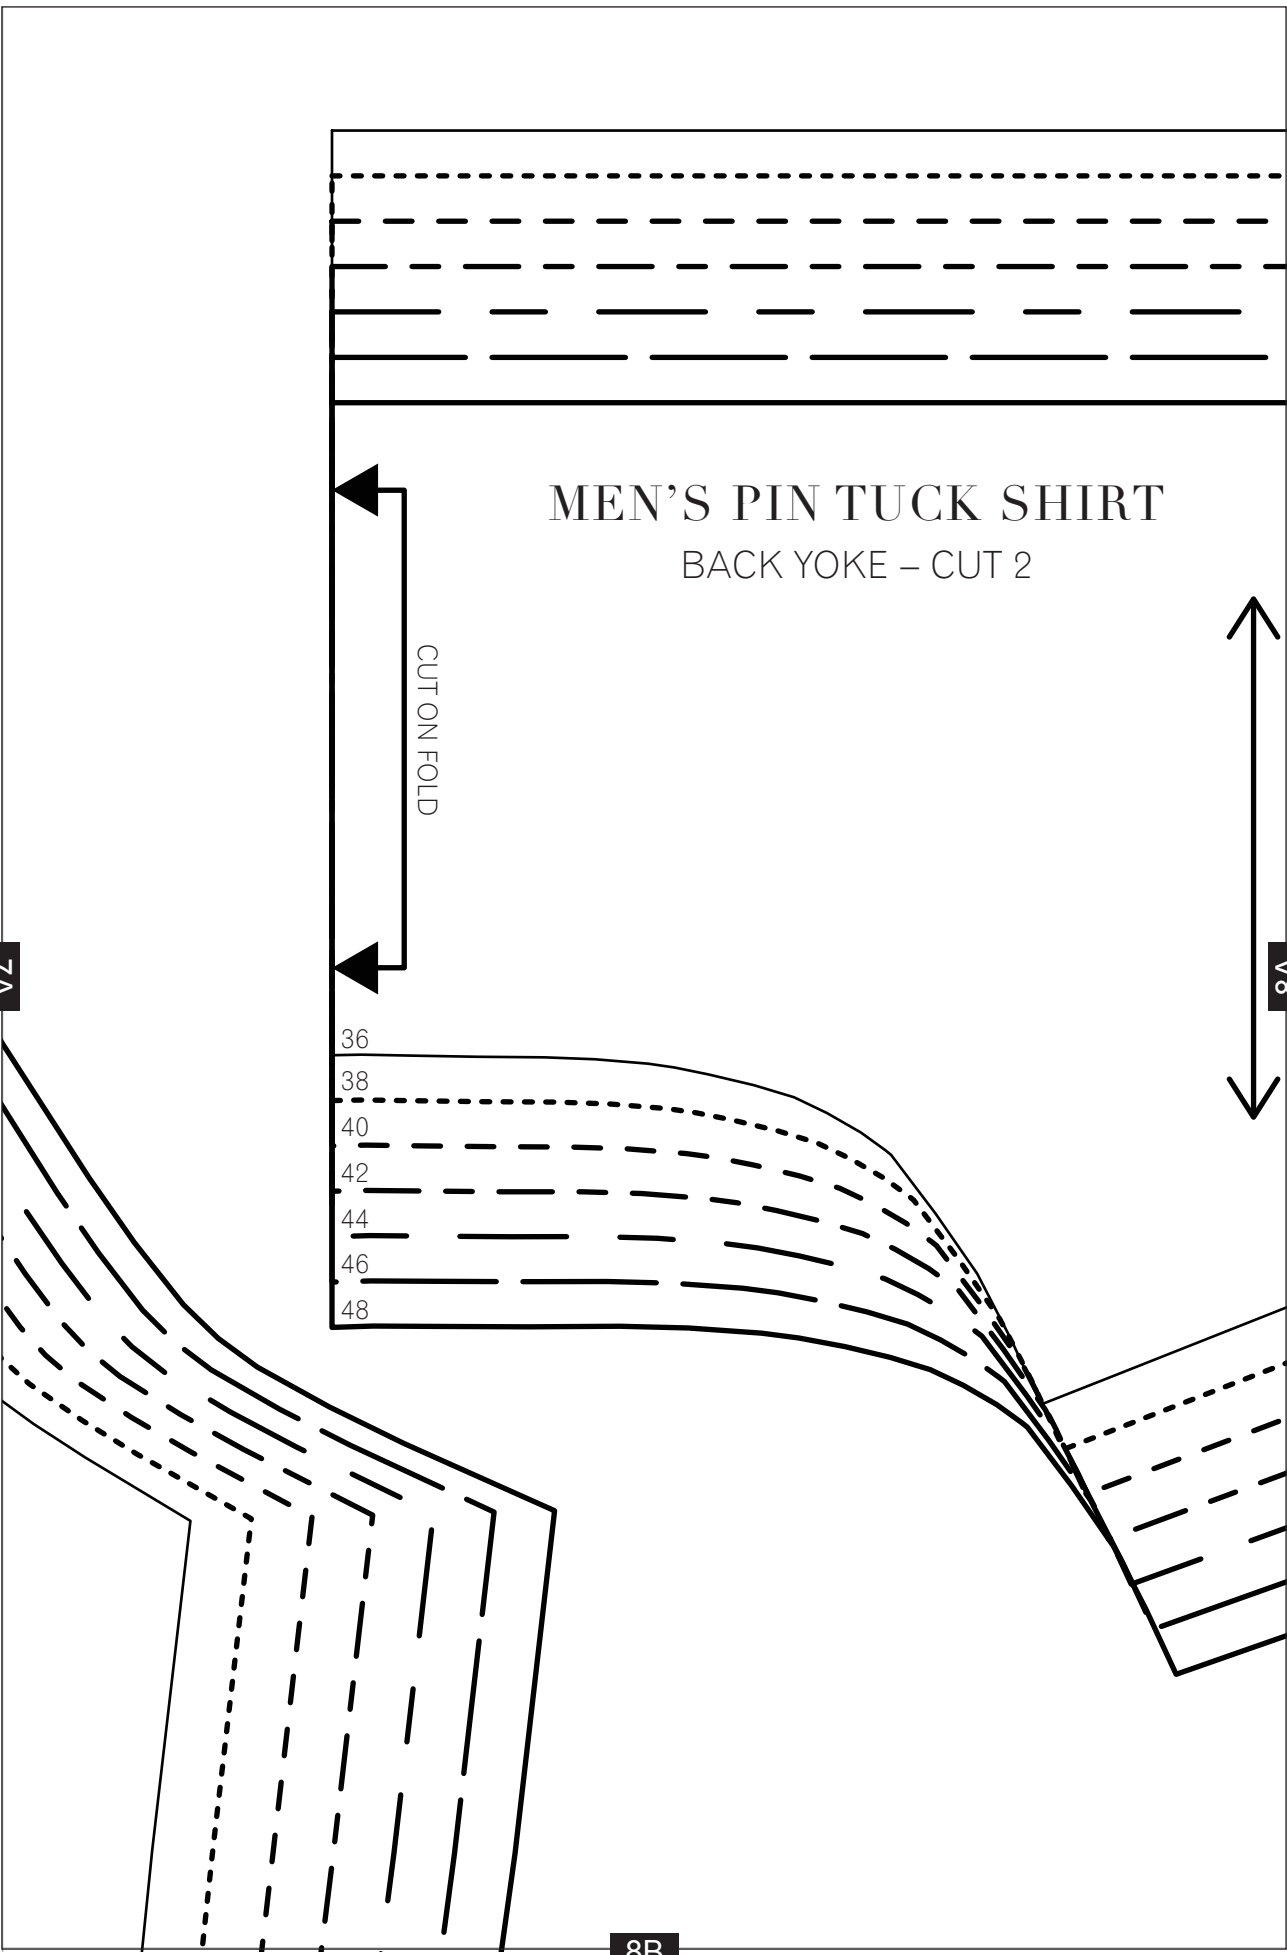

6A

6B

MEN'S PIN TUCK SHIRT
BACK YOKE - CUT 2

CUT ON FOLD

7A

8A

36
38
40
42
44
46
48

8B